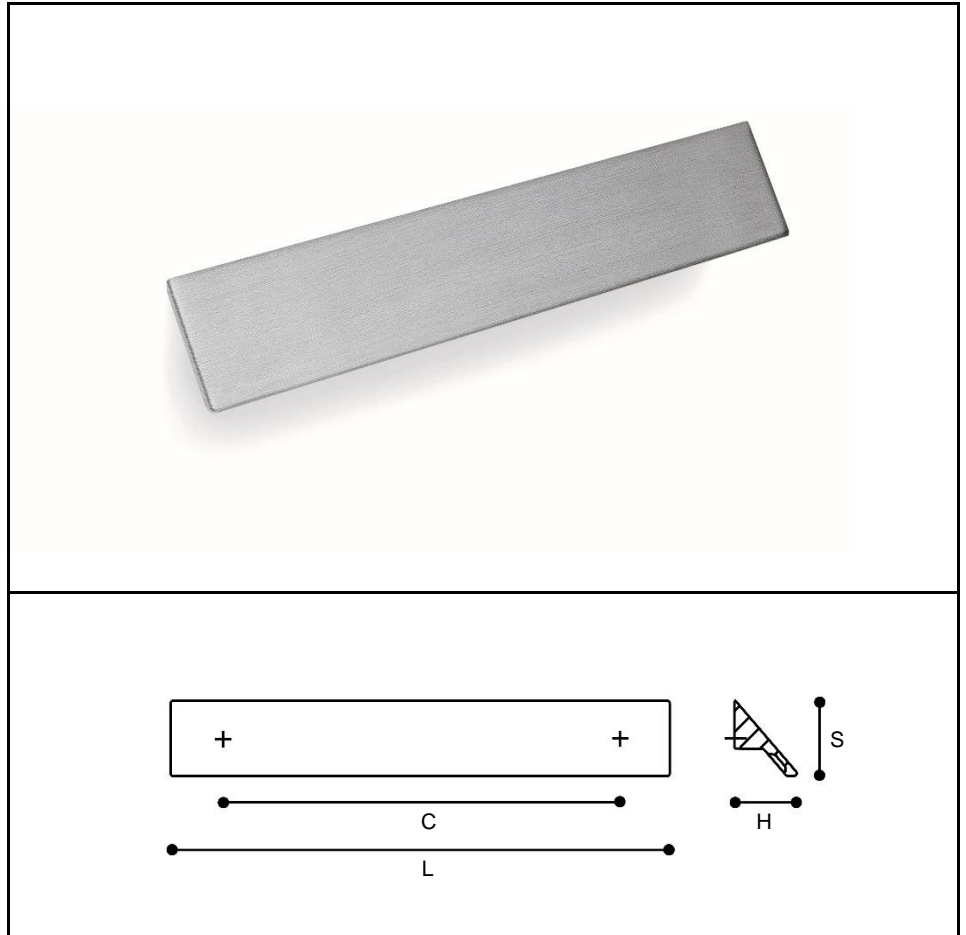

CONTEMPORANEO

CONTEMPORARY

MANIGLIE PRESA CHIUSA

CLOSED GRIP HANDLES

MODEL
12962

MAT.: ZINKRAL

Code	Width (L)	Holes Gap (C)	Height (H)	Depth (S)	Weight (gr.)
12962.B	116	96	25	30	94
12962.G	200	160	25	30	160