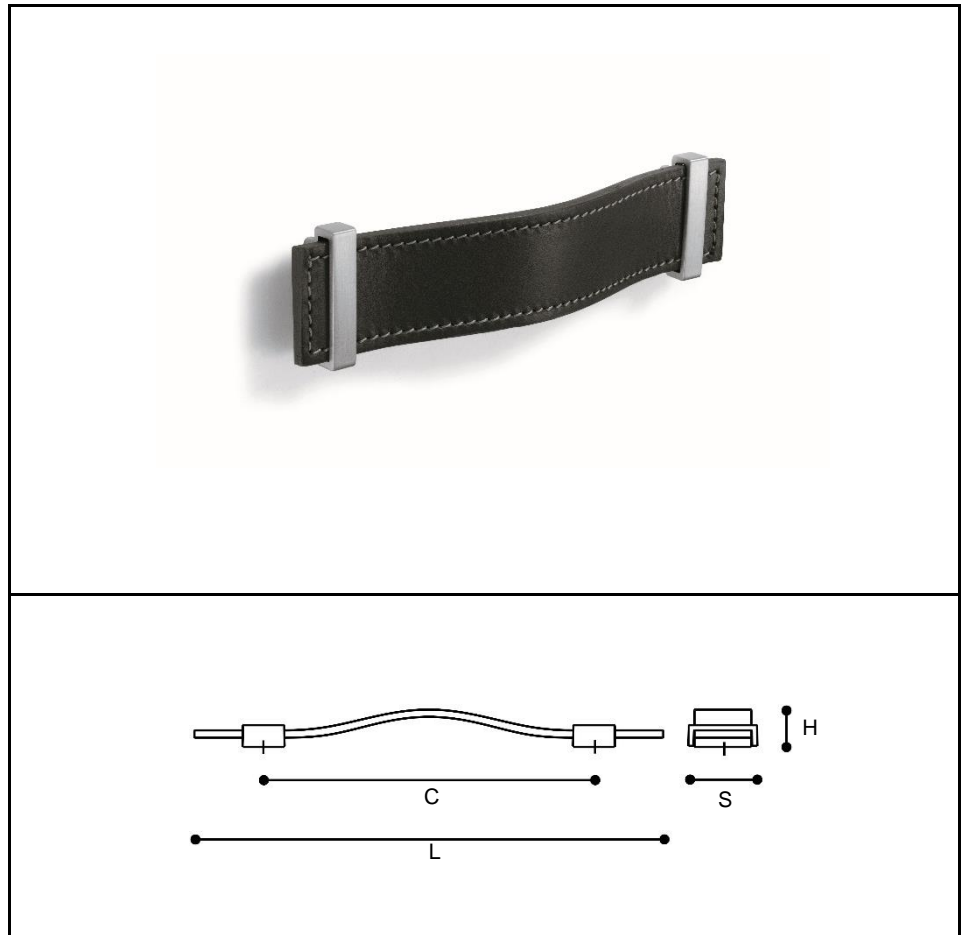

SPECIALI

SPECIAL

MANIGLIE PONTE

BRIDGE HANDLES

MODEL
654

MAT.: ZINKRAL – CUOIO /
LEATHER

Code	Width (L)	Holes Gap (C)	Height (H)	Depth (S)	Weight (gr.)
654	190	160	25	40	80